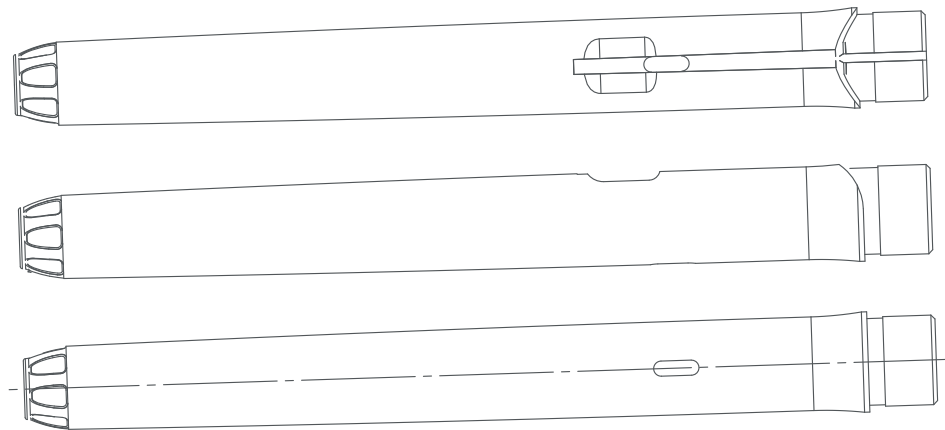

edding Design Brief

New Slim Retractable edding Art Series
Retractable Highlighter

Pen

Box

Design should have some translucent spots to enable users of pencil case to see the products inside!

= designable area