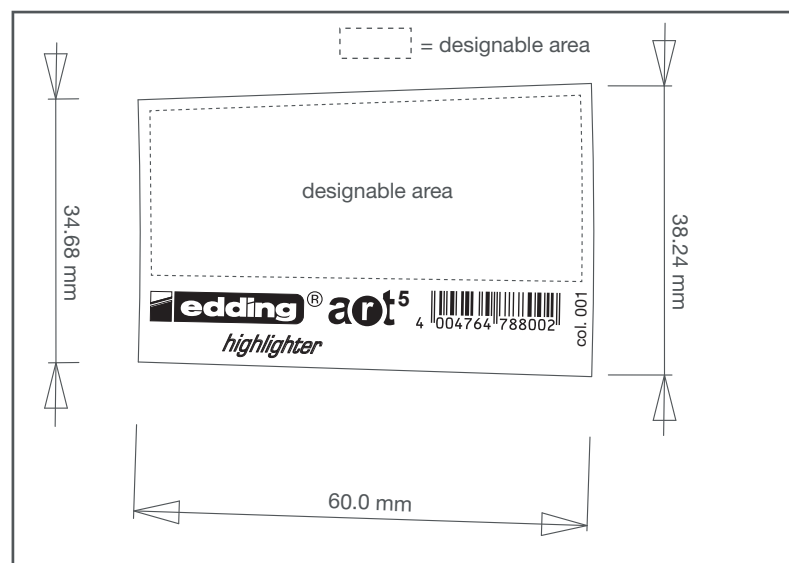

edding Design Brief

New Slim Retractable edding Art Series
Retractable Highlighter

Pen

Box

Design should have some translucent spots to enable users of pencil case to see the products inside!

= designable area